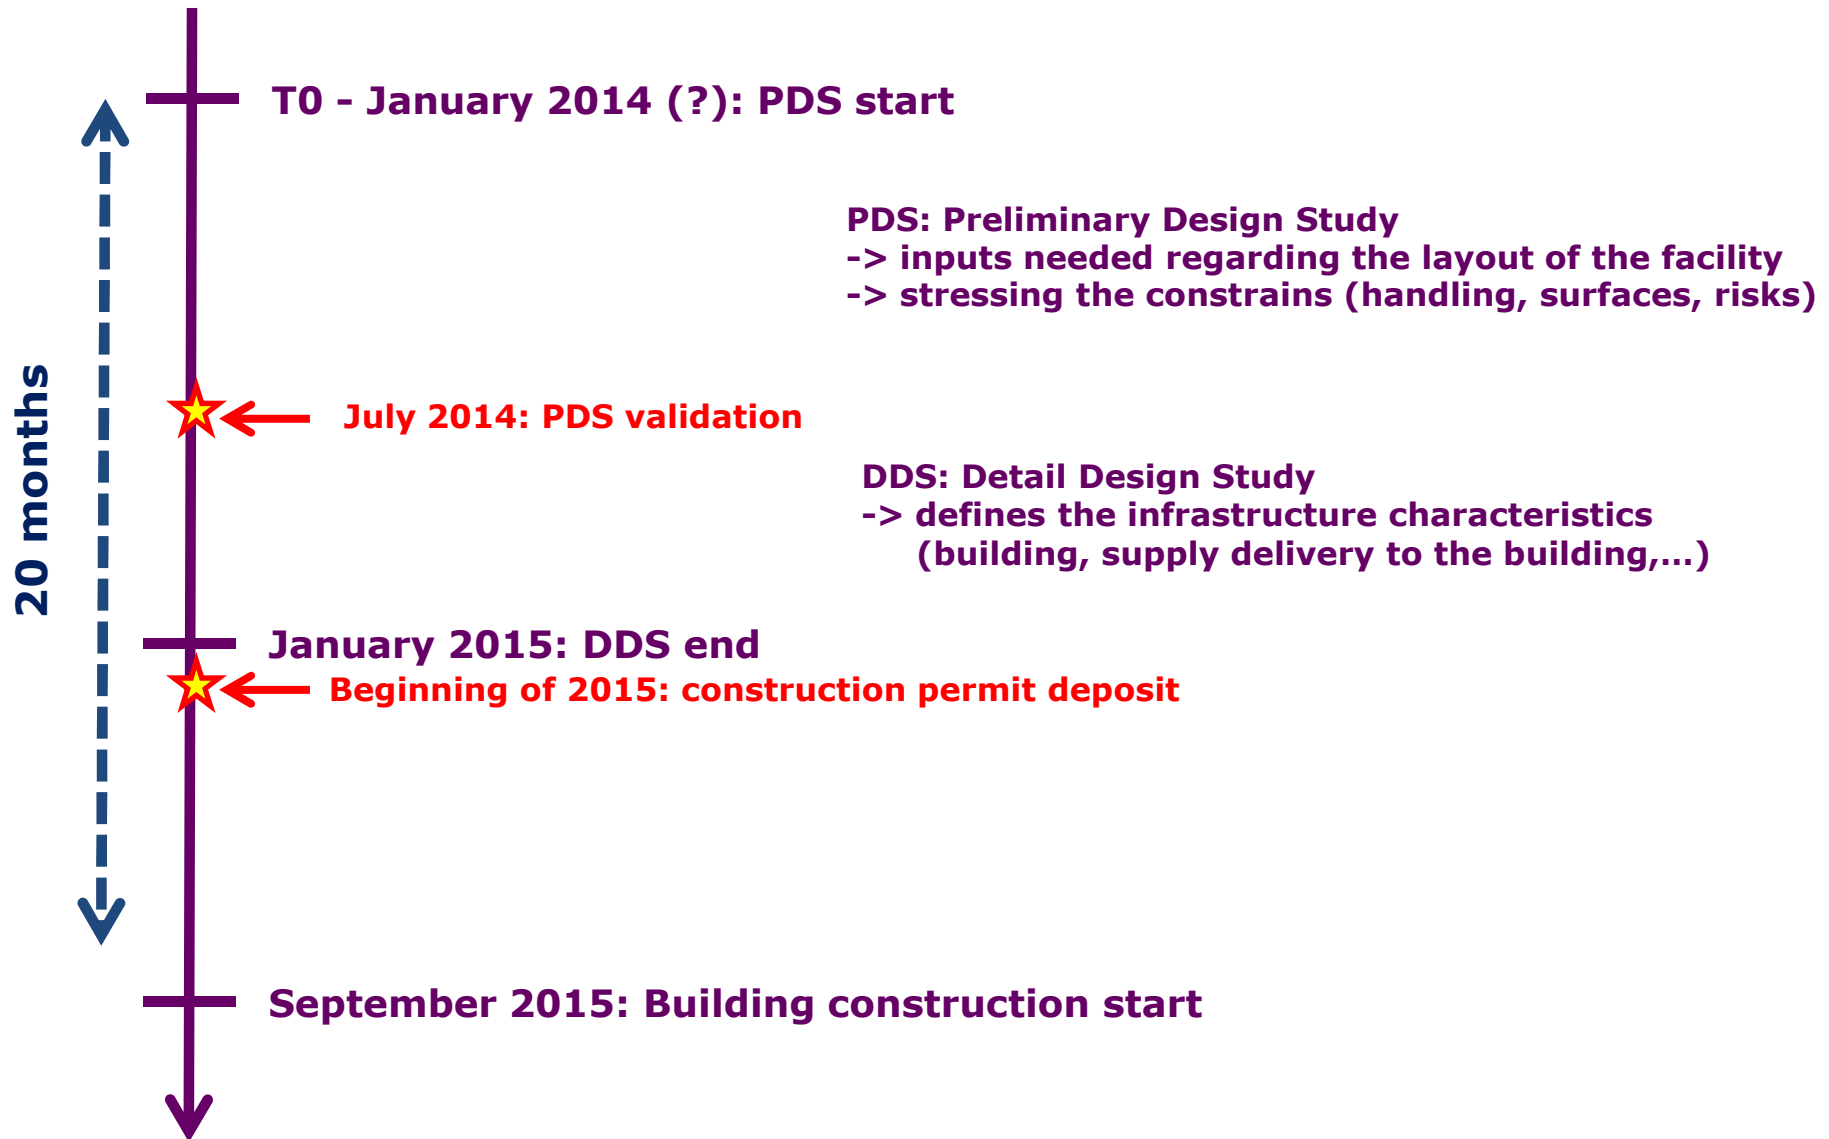

DESIR building: studies

DESIR buildings and beam lines

❖ **Schedule: Assuming the preliminary design study to (re-)start by mid-January 2014**

DESIR viz. S1 and S3 beams

Assuming the preliminary design study to (re-)start by mid-January 2014