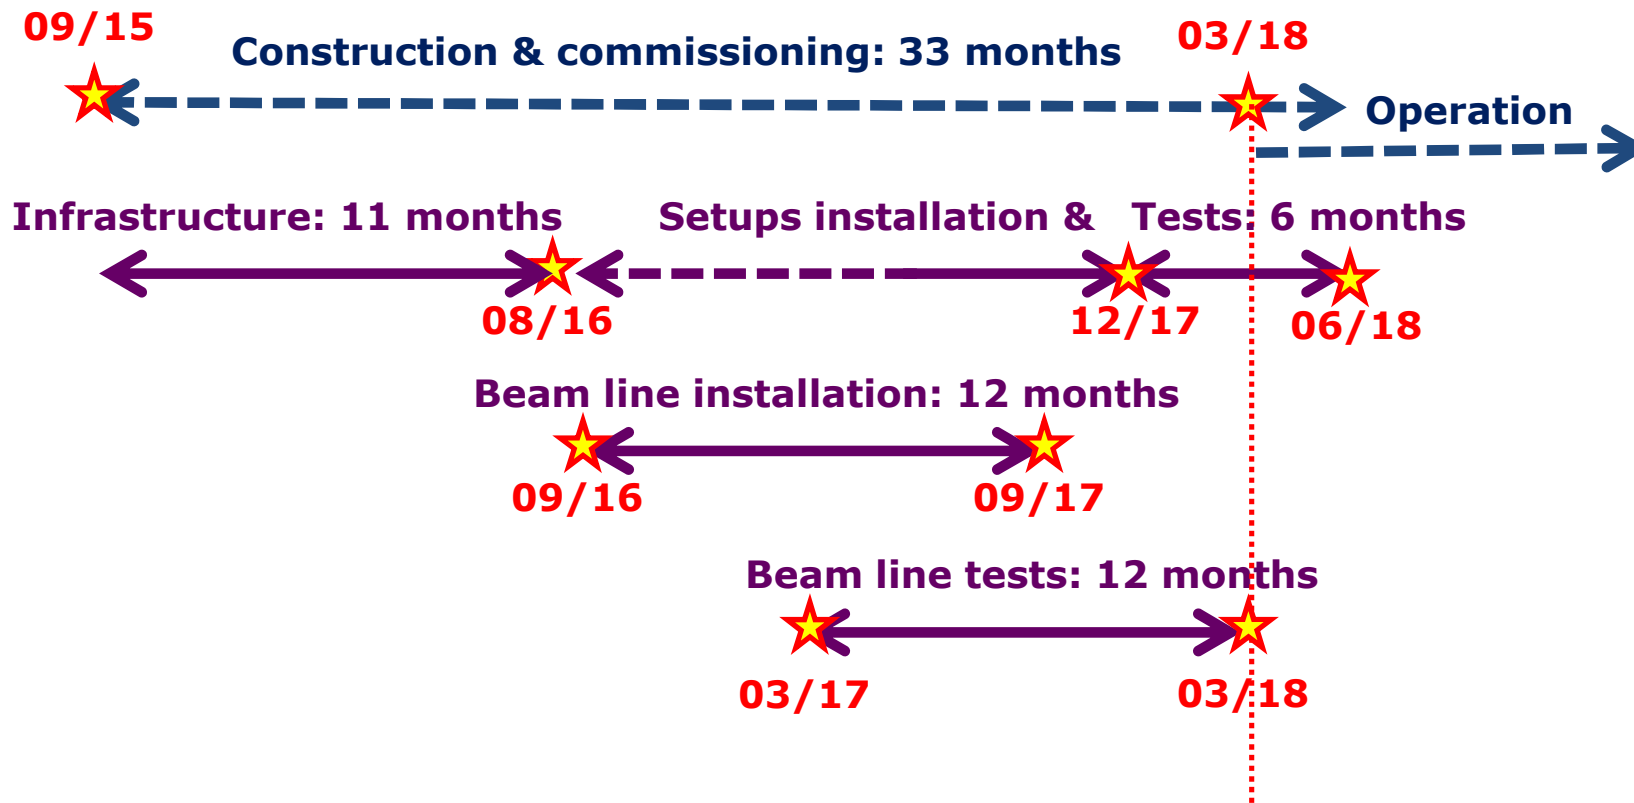

DESIR building: studies

DESIR buildings and beam lines

❖ **Schedule: Assuming the preliminary design study to (re-)start by mid-January 2014**

DESIR viz. S1 and S3 beams

Assuming the preliminary design study to (re-)start by mid-January 2014